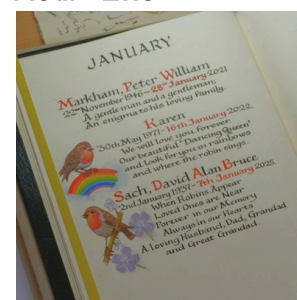

Sponsor a Tree

New trees are planted in Autumn and are marked with a wooden plaque. These can be inscribed with the name of your loved one.

£545

Sponsor an Existing Tree

Existing trees can be sponsored in memory of a loved one. Marked with a wooden plaque. These can be inscribed with the name of your loved one.

£310